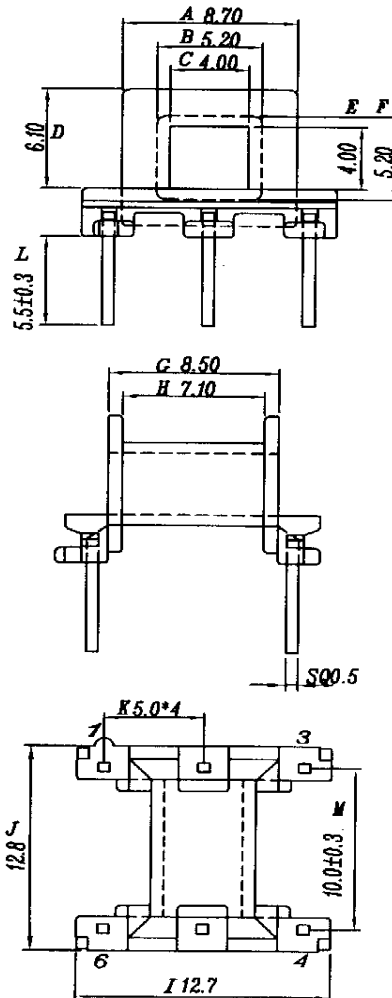

BOBBIN NAME: EF12.6

Series 4 Part No: BCEF126-H-1-6 OLD REF: S160

SPECIFICATION: 1 SECTION 6 PIN

BOBBIN MATERIAL: N46

PIN MATERIAL: CP WIRE (TIN PLATED)

UL RATING: 94V-0

TOLERANCE:

.X XX +/- 0.08

.XX +/- 0.1

.X +/- 0.2

UNIT: MM