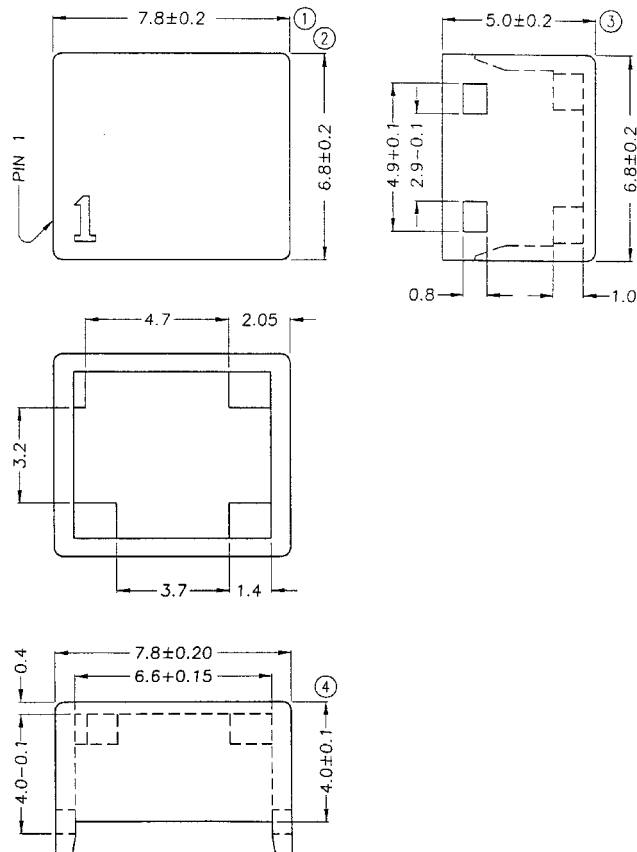

Series 4 Part No: BCEE6.3-CAP

Old Ref: S098C

Material: LCP E-4008