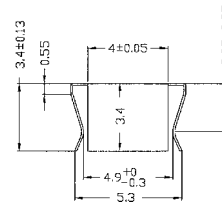

S4 Pt No: BCEE5.0-CLIP-SS
Material: Stainless Steel
Old Ref: S096C

S4 Pt No: BCEE5.0-CLIP-PB
Material: Phos Bronze
Old Ref: S096C1

S4 Pt No: BCEE-5.0-COVER
Material: Stainless Steel
Old Ref: S096C2

S4 Pt No: BCEE5.0-CAP
Material: SUS301
Old Ref: S096C3

S4 Pt No: BCEE5-CAP
Material: Stainless Steel
Old Ref: S096C4

S4 Pt No: BCEE5-CLIP
Material: SUS301
Old Ref: S096C5