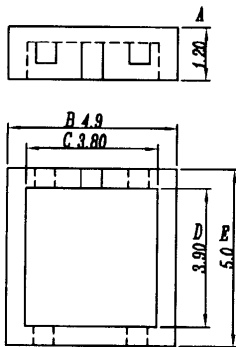

S4 Pt No: BCEE5.0-CLIP-SS
Material: Stainless Steel
Old Ref: S096C

S4 Pt No: BCEE5.0-CLIP-PB
Material: Phos Bronze
Old Ref: S096C1

S4 Pt No: BCEE-5.0-COVER
Material: Stainless Steel
Old Ref: S096C2

S4 Pt No: BCEE5.0-CAP
Material: SUS301
Old Ref: S096C3

S4 Pt No: BCEE5-CAP
Material: Stainless Steel
Old Ref: S096C4

S4 Pt No: BCEE5-CLIP
Material: SUS301
Old Ref: S096C5