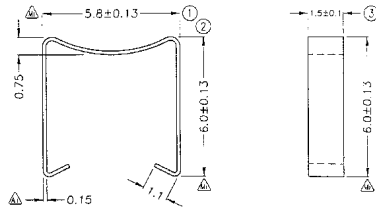

S4 Pt No: BCEE5.0-CLIP-SS
Material: Stainless Steel
Old Ref: S096C

S4 Pt No: BCEE5.0-CLIP-PB
Material: Phos Bronze
Old Ref: S096C1

S4 Pt No: BCEE-5.0-COVER
Material: Stainless Steel
Old Ref: S096C2

S4 Pt No: BCEE5.0-CAP
Material: SUS301
Old Ref: S096C3

S4 Pt No: BCEE5-CAP
Material: Stainless Steel
Old Ref: S096C4

S4 Pt No: BCEE5-CLIP
Material: SUS301
Old Ref: S096C5