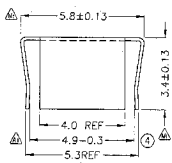

S4 Pt No: BCEE5.0-CLIP-SS
Material: Stainless Steel
Old Ref: S096C

S4 Pt No: BCEE5.0-CLIP-PB
Material: Phos Bronze
Old Ref: S096C1

S4 Pt No: BCEE-5.0-COVER
Material: Stainless Steel
Old Ref: S096C2

S4 Pt No: BCEE5.0-CAP
Material: SUS301
Old Ref: S096C3

S4 Pt No: BCEE5-CAP
Material: Stainless Steel
Old Ref: S096C4

S4 Pt No: BCEE5-CLIP
Material: SUS301
Old Ref: S096C5