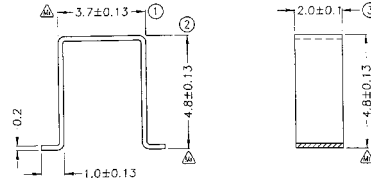

S4 Pt No: BCEE5.0-CLIP-SS
Material: Stainless Steel
Old Ref: S096C

S4 Pt No: BCEE5.0-CLIP-PB
Material: Phos Bronze
Old Ref: S096C1

S4 Pt No: BCEE-5.0-COVER
Material: Stainless Steel
Old Ref: S096C2

S4 Pt No: BCEE5.0-CAP
Material: SUS301
Old Ref: S096C3

S4 Pt No: BCEE5-CAP
Material: Stainless Steel
Old Ref: S096C4

S4 Pt No: BCEE5-CLIP
Material: SUS301
Old Ref: S096C5