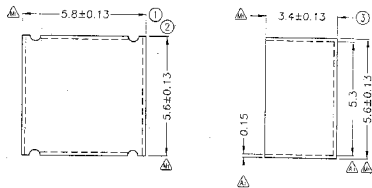

S4 Pt No: BCEE5.0-CLIP-SS
Material: Stainless Steel
Old Ref: S096C

S4 Pt No: BCEE5.0-CLIP-PB
Material: Phos Bronze
Old Ref: S096C1

S4 Pt No: BCEE-5.0-COVER
Material: Stainless Steel
Old Ref: S096C2

S4 Pt No: BCEE5.0-CAP
Material: SUS301
Old Ref: S096C3

S4 Pt No: BCEE5-CAP
Material: Stainless Steel
Old Ref: S096C4

S4 Pt No: BCEE5-CLIP
Material: SUS301
Old Ref: S096C5