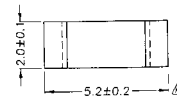

S4 Pt No: BCEE5.0-CLIP-PB
Material: Phos Bronze
Old Ref: S096C1