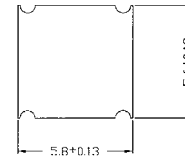

Series4 Data Sheet

Visit us on the WEB www.series4.co.uk

Westwood Court, Calmore Industrial Estate, Totton, Hampshire, SO40 3WX England
Tel: +44 (0)23 80 866377 Fax: +44 (0)23 80 866323 Email: paul.m@series4.co.uk

S4 Pt No: BCEE-5.0-COVER
Material: Stainless Steel
Old Ref: S096C2

S4 Pt No: BCEE5-CAP
Material: Stainless Steel
Old Ref: S096C4

S4 Pt No: BCEE5-CLIP
Material: SUS301
Old Ref: S096C5