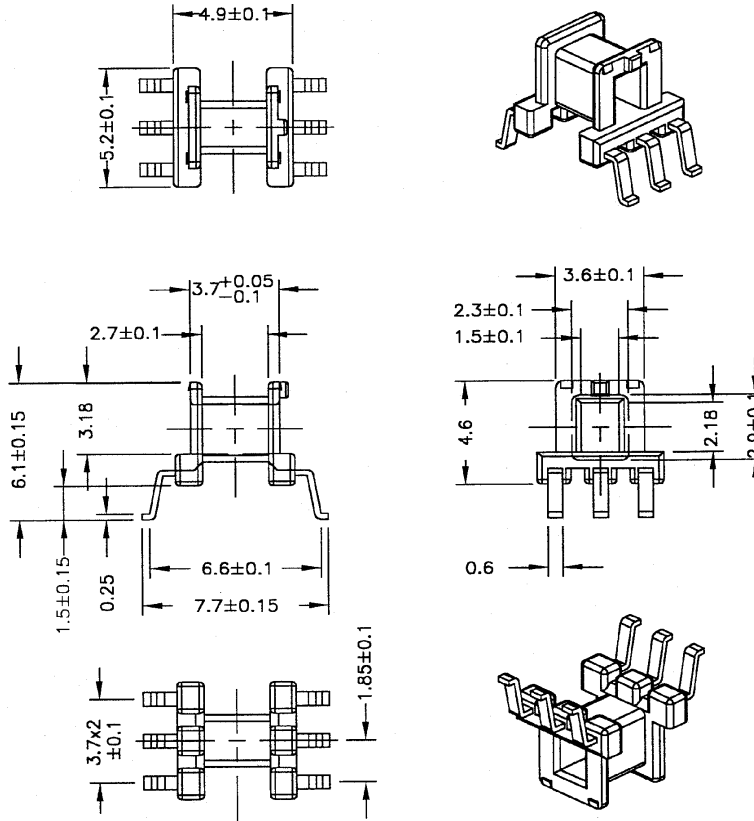

**BOBBIN NAME: EE5.0**

**Series 4 Part No: BCEE5.0-H-1-6TGW OLD REF: S096**

**SPECIFICATION: 1 SECTION 6 PIN TALL GULLWING SMD**

MODEL	BOBBIN MATERIAL	PIN PLATING
S096A	PM9630	Au
S096B	PM9630	Sn/Pb
S096C	AM113	Au
S096D	AM113	Sn/Pb

**TOLERANCE:**

.X +/- 0.1

.XX +/- 0.05

**UL: 94V-0**

**UNIT: MM**