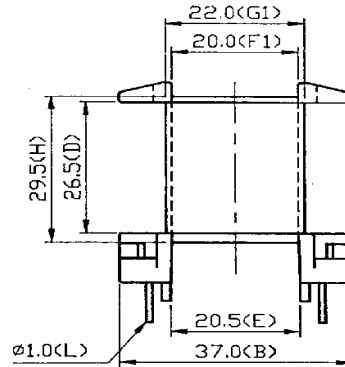

BOBBIN NAME: EE42X20

Series 4 Part No: BCEE42X20-V-1-18

OLD REF: S147

SPECIFICATION: 1 SECTION 18 PIN VERTICAL

BOBBIN MATERIAL: PHENOLIC

PIN MATERIAL: CP WIRE

UL RATING: 94V-0

UNIT: MM

TOLERANCE:

WHOLE: +/- 0.5 DECIMAL: .X+/-0.3
PIN PITCH: +/-0.1 .XX+/-0.2
ROW PITCH: +/- 0.5