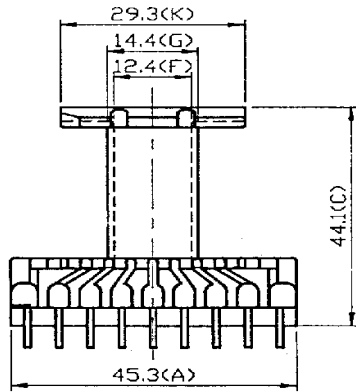

BOBBIN NAME: EE42X20

Series 4 Part No: BCEE42X20-V-1-18

OLD REF: S147

SPECIFICATION: 1 SECTION 18 PIN VERTICAL

BOBBIN MATERIAL: PHENOLIC

PIN MATERIAL: CP WIRE

UL RATING: 94V-0

UNIT: MM

TOLERANCE:

WHOLE: +/- 0.5 DECIMAL: .X+/-0.3
PIN PITCH: +/-0.1 .XX+/-0.2
ROW PITCH: +/- 0.5