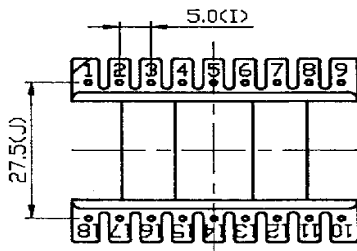

BOBBIN NAME: EE42X20

Series 4 Part No: BCEE42X20-V-1-18

OLD REF: S147

SPECIFICATION: 1 SECTION 18 PIN VERTICAL

BOBBIN MATERIAL: PHENOLIC

PIN MATERIAL: CP WIRE

UL RATING: 94V-0

UNIT: MM

TOLERANCE:

WHOLE: +/- 0.5 DECIMAL: .X+/-0.3
PIN PITCH: +/-0.1 .XX+/-0.2
ROW PITCH: +/- 0.5