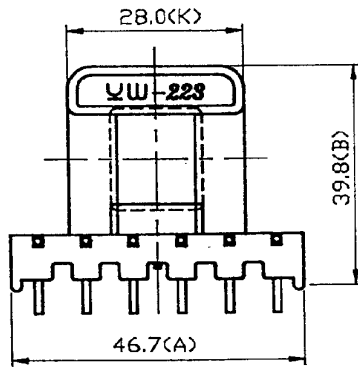

BOBBIN NAME: EE42X15

Series 4 Part No: BCCE42X15-H-1-12

OLD REF: S144

SPECIFICATION: 1 SECTION 12 PIN HORIZONTAL

BOBBIN MATERIAL: PBT

PIN MATERIAL: CP WIRE

UL RATING: 94V-0

UNIT: MM

TOLERANCE:

WHOLE: +/- 0.5 DECIMAL: .X+/-0.3

PIN PITCH: +/-0.1 .XX+/-0.2

ROW PITCH: +/- 0.5