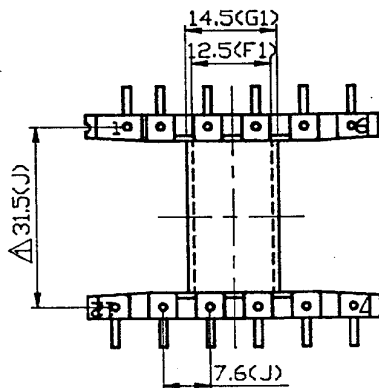

BOBBIN NAME: EE42X15

Series 4 Part No: BCCE42X15-H-1-12

OLD REF: S144

SPECIFICATION: 1 SECTION 12 PIN HORIZONTAL

BOBBIN MATERIAL: PBT

PIN MATERIAL: CP WIRE

UL RATING: 94V-0

UNIT: MM

TOLERANCE:

WHOLE: +/- 0.5 DECIMAL: .X+/-0.3

PIN PITCH: +/-0.1 .XX+/-0.2

ROW PITCH: +/- 0.5