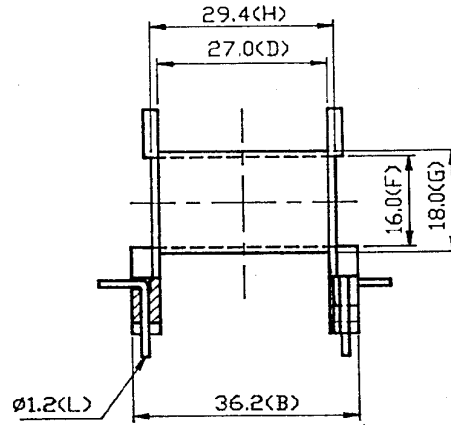

BOBBIN NAME: EE42X15

Series 4 Part No: BCCE42X15-H-1-12

OLD REF: S144

SPECIFICATION: 1 SECTION 12 PIN HORIZONTAL

BOBBIN MATERIAL: PBT

PIN MATERIAL: CP WIRE

UL RATING: 94V-0

UNIT: MM

TOLERANCE:

WHOLE: +/- 0.5 DECIMAL: .X+/-0.3

PIN PITCH: +/-0.1 .XX+/-0.2

ROW PITCH: +/- 0.5