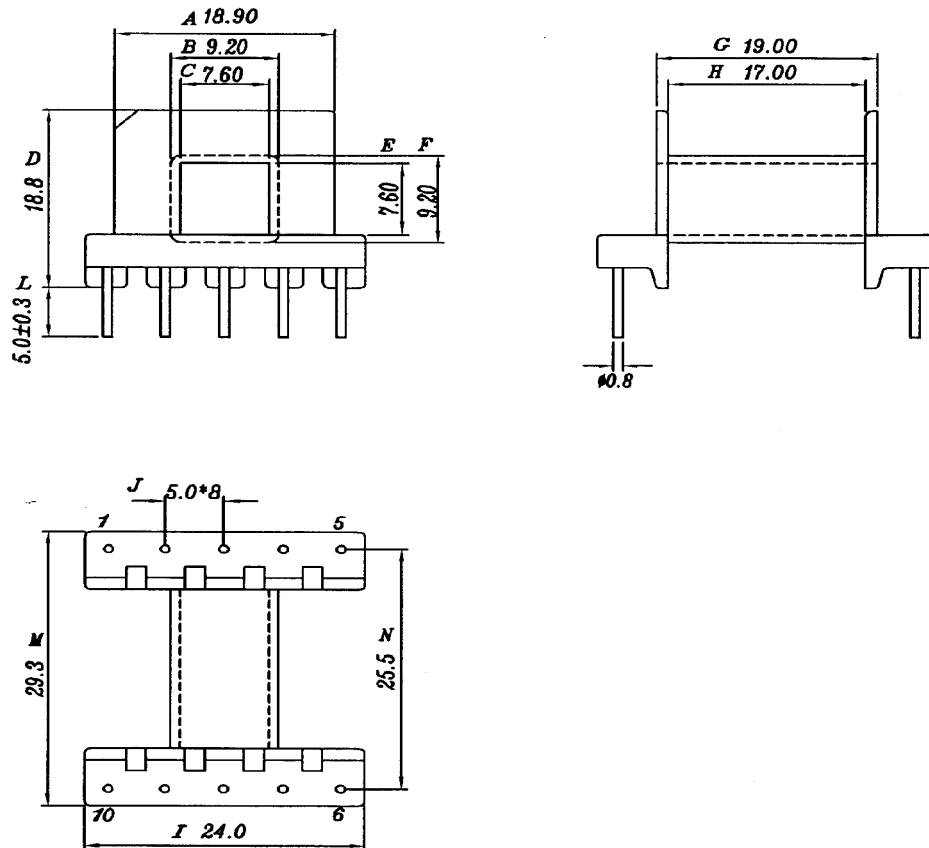

BOBBIN NAME: EE30

Series 4 Part No: BCEE30-H-1-10 OLD REF: S141

SPECIFICATION: 1 SECTION 10 PIN HORIZONTAL

BOBBIN MATERIAL: PHENOLIC RESIN

PIN MATERIAL: CP WIRE TIN PLATED

UL RATING: 94V-0

UNIT: MM

TOLERANCE:

.X XX +/- 0.08

.XX +/- 0.1

.X +/- 0.2