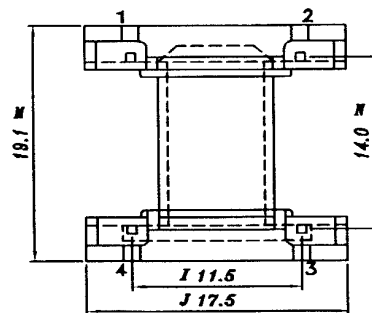

**BOBBIN NAME: EE-16-4**

**Series 4 Part No: BCEE16-4-H-1-4WM**

**OLD REF: S123**

**SPECIFICATION: 1 SECTION 4 PIN**

**BOBBIN MATERIAL: PBT/GF, PET/GF**

**PIN MATERIAL: CP WIRE (TIN PLATED)**

**UL RATING: 94V-0**