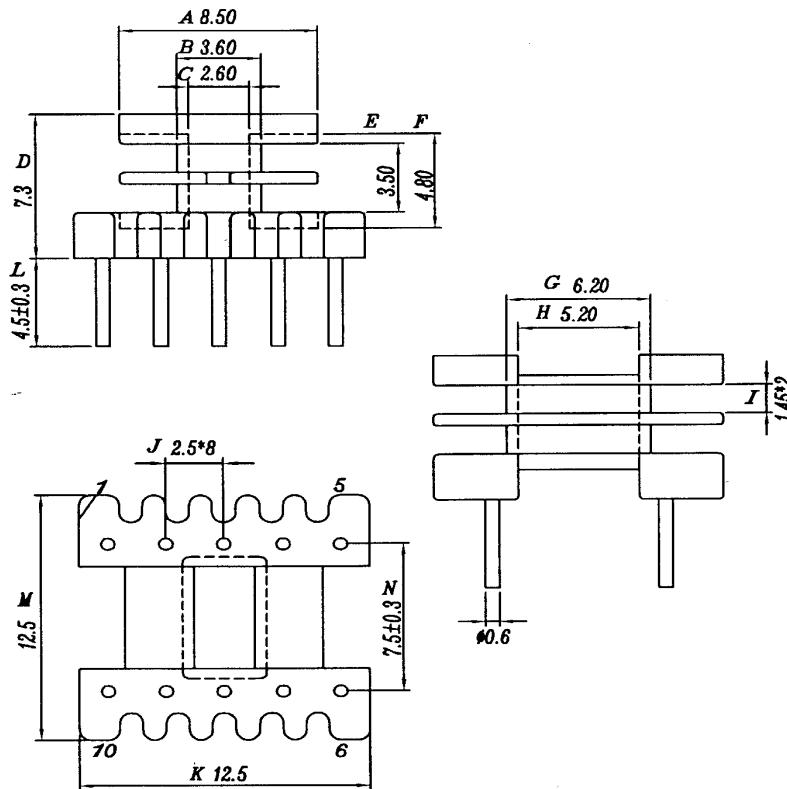

BOBBIN NAME: EE-12.5

Series 4 Part No: BCEE12.5-V-2-10

OLD REF: S113

SPECIFICATION: 2 SECTION 10 PIN

BOBBIN MATERIAL: PHENOLIC RESIN

PIN MATERIAL: CP WIRE (TIN PLATED)

UL RATING: 94V-0

UNIT: MM

TOLERANCE:
.X +/-0.2MM
.XX +/-0.1
.XXX +/-0.08