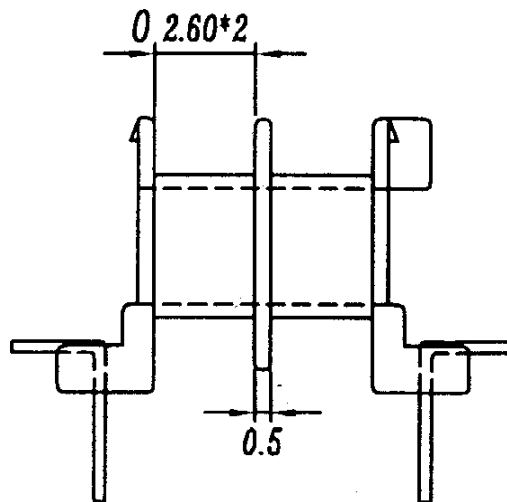

SEE Series 4 Pt No: BCEE10-H-1-8LPIN OLD REF: S104 FOR OTHER DIMENSIONS

BOBBIN NAME: EE-10

Series 4 Part No: BCEE10-H-2-8WLP1 OLD REF: S109

**SPECIFICATION: 2 SECTION 8 L TYPE
WIDER ROW PITCH**

BOBBIN MATERIAL: N46

PIN MATERIAL: CP WIRE (TIN PLATED)

UL RATING: 94V-0

UNIT: MM

TOLERANCE:

.X +/-0.2MM

.XX +/-0.1

.XXX +/-0.08