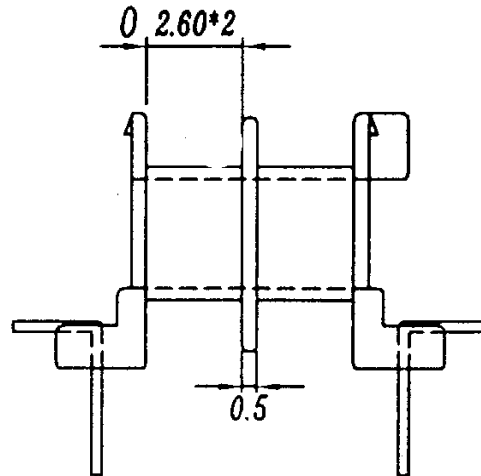

SEE S4 Part No: BCEE10-H-1-8WLPN OLD REF: S103 FOR OTHER DIMENSIONS

BOBBIN NAME: EE-10

Series 4 Part No: BCEE10-H-2-8WLPN OLD REF: S108

SPECIFICATION: 2 SECTION 8 L TYPE

BOBBIN MATERIAL: N46

PIN MATERIAL: CP WIRE (TIN PLATED)

UL RATING: 94V-0

UNIT: MM

TOLERANCE:

.X +/-0.2MM  
.XX +/-0.1  
.XXX +/-0.08