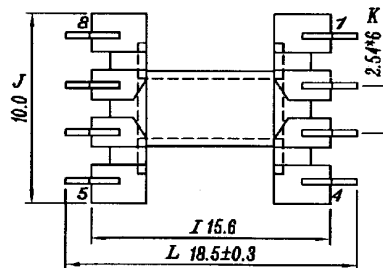

**BOBBIN NAME: EE-10**

**Series 4 Part No: BCEE10-H-1-8WJPN**

**OLD REF: S106**

**SPECIFICATION: 1 SECTION 8 PINS J TYPE WIDER ROW PITCH SMD**

**BOBBIN MATERIAL: N46**

**PIN MATERIAL: CP WIRE (TIN PLATED)**

**UL RATING: 94V-0**

**TOLERANCE:**  
.XXX +/- 0.08  
.XX +/- 0.1  
.X +/- 0.2

**UNIT: MM**