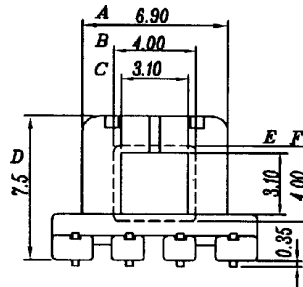

**BOBBIN NAME: EE-10**

**Series 4 Part No: BCEE10-H-1-8WJPN**

**OLD REF: S106**

**SPECIFICATION: 1 SECTION 8 PINS J TYPE WIDER ROW PITCH SMD**

**BOBBIN MATERIAL: N46**

**PIN MATERIAL: CP WIRE (TIN PLATED)**

**UL RATING: 94V-0**

**TOLERANCE:**  
.XXX +/- 0.08  
.XX +/- 0.1  
.X +/- 0.2

**UNIT: MM**