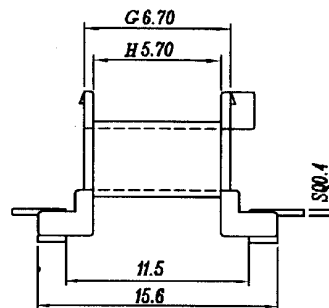

**BOBBIN NAME: EE-10**

**Series 4 Part No: BCEE10-H-1-8WJPN**

**OLD REF: S106**

**SPECIFICATION: 1 SECTION 8 PINS J TYPE WIDER ROW PITCH SMD**

**BOBBIN MATERIAL: N46**

**PIN MATERIAL: CP WIRE (TIN PLATED)**

**UL RATING: 94V-0**

**TOLERANCE:**  
.XXX +/- 0.08  
.XX +/- 0.1  
.X +/- 0.2

**UNIT: MM**