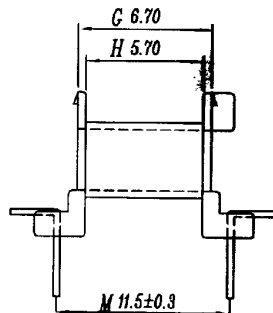

**BOBBIN NAME: EE-10**

**Series 4 Part No: BCEE10-H-1-8WLPN OLD REF: S103 WIDER ROW PITCH**

**SPECIFICATION: 1 SECTION 8 PINS L TYPE**

**BOBBIN MATERIAL: N46**

**PIN MATERIAL: CP WIRE (TIN PLATED)**

**UL RATING: 94V-0**

**TOLERANCE: .X XX +/- 0.08**

**.XX +/- 0.1**

**.X +/- 0.2**

**UNIT: MM**