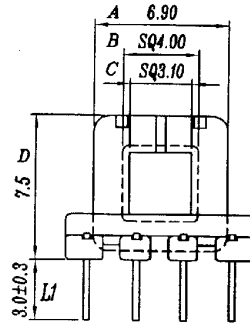

**BOBBIN NAME: EE-10**

**Series 4 Part No: BCEE10-H-1-8WLPN OLD REF: S103 WIDER ROW PITCH**

**SPECIFICATION: 1 SECTION 8 PINS L TYPE**

**BOBBIN MATERIAL: N46**

**PIN MATERIAL: CP WIRE (TIN PLATED)**

**UL RATING: 94V-0**

**TOLERANCE: .X XX +/- 0.08**

**.XX +/- 0.1**

**.X +/- 0.2**

**UNIT: MM**